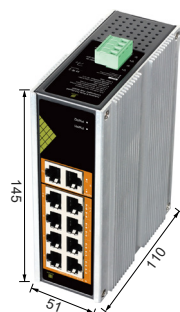

Dimension (mm)