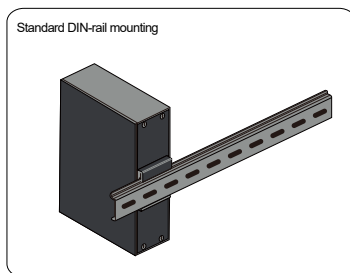

Ports Description

- 1 1000Mbps PoE Ports
- 2 1000Mbps Uplink Ports

Dimension (mm)

Installation Diagram

Specifications

Model	GNT-IS310DN-P
Ports	PoE (1~8):10/100/1000Mbps PoE (RJ45) Uplink(9~10):10/100/1000Mbps uplink ports (RJ45)
Power Supply	Power Input:DC15~52V; Dual Redundancy; Total power ≤ 110W(Suggest);
Networking Standard	IEEE 802.3i 10BASE-T/IEEE 802.3u 100BASE-TX IEEE 802.3ab 1000BASE-T IEEE 802.3x Flow Control IEEE 802.3af/at Power over Ethernet
Web Management	Factory IP: 10.253.10.253 Default password: admin
Indicator Light	PoE Port: Red Solid (PoE On), Green Blinking (Data) Uplink Port: Green Blinking (Data)
MAC Address	Support MAC Address Binding; Support MAC Address Searchina; Support MAC Address Learning;
VLAN	Support 802.1Q VLAN; Support Hybrid VLAN Mode;
Port	Support port Mirroring; Support port speed and Duplex configuration; Support port Adaptive MDI/MDI-X; Support port Speed limiting,Minimum 1Mbit/s; Support port storm suppression; Support port 250 meters transmission (10Mbps); Support port isolation;
DHCP	Support DHCP Client; Support DHCP Snooping;
Security Features	Support Port Isolation; Support Loopback Detection and Prevention;
Management Features	Support Web-based Management(HTTP); Support Cloud Management;
STP/RSTP	Support STP/RSTP
Jumbo Frame	9Kbytes
Switching Capacity	20Gbps
Packet Forwarding Rate	14.9Mpps
MAC Capacity	8K
Flash	16MB
Protection Level	Lightning Protection:6KV; ESD Protection:8KV;
Physical Specifications	Size(L*W*H): 145mm* 110mm* 51mm; Weight: 0.6KG;
Environment	Operating Temperature: -40°C~70°C Storage Temperature: -40°C~70°C Operating Humidity: 10%~90% Non-condensing Storage Humidity: 5%~90% Non-condensing
Certification	CE, FCC, RoHS 2.0
Warranty	1-year Warranty
Package Content	Switch * 1; Power Cable; User Manual * 1;